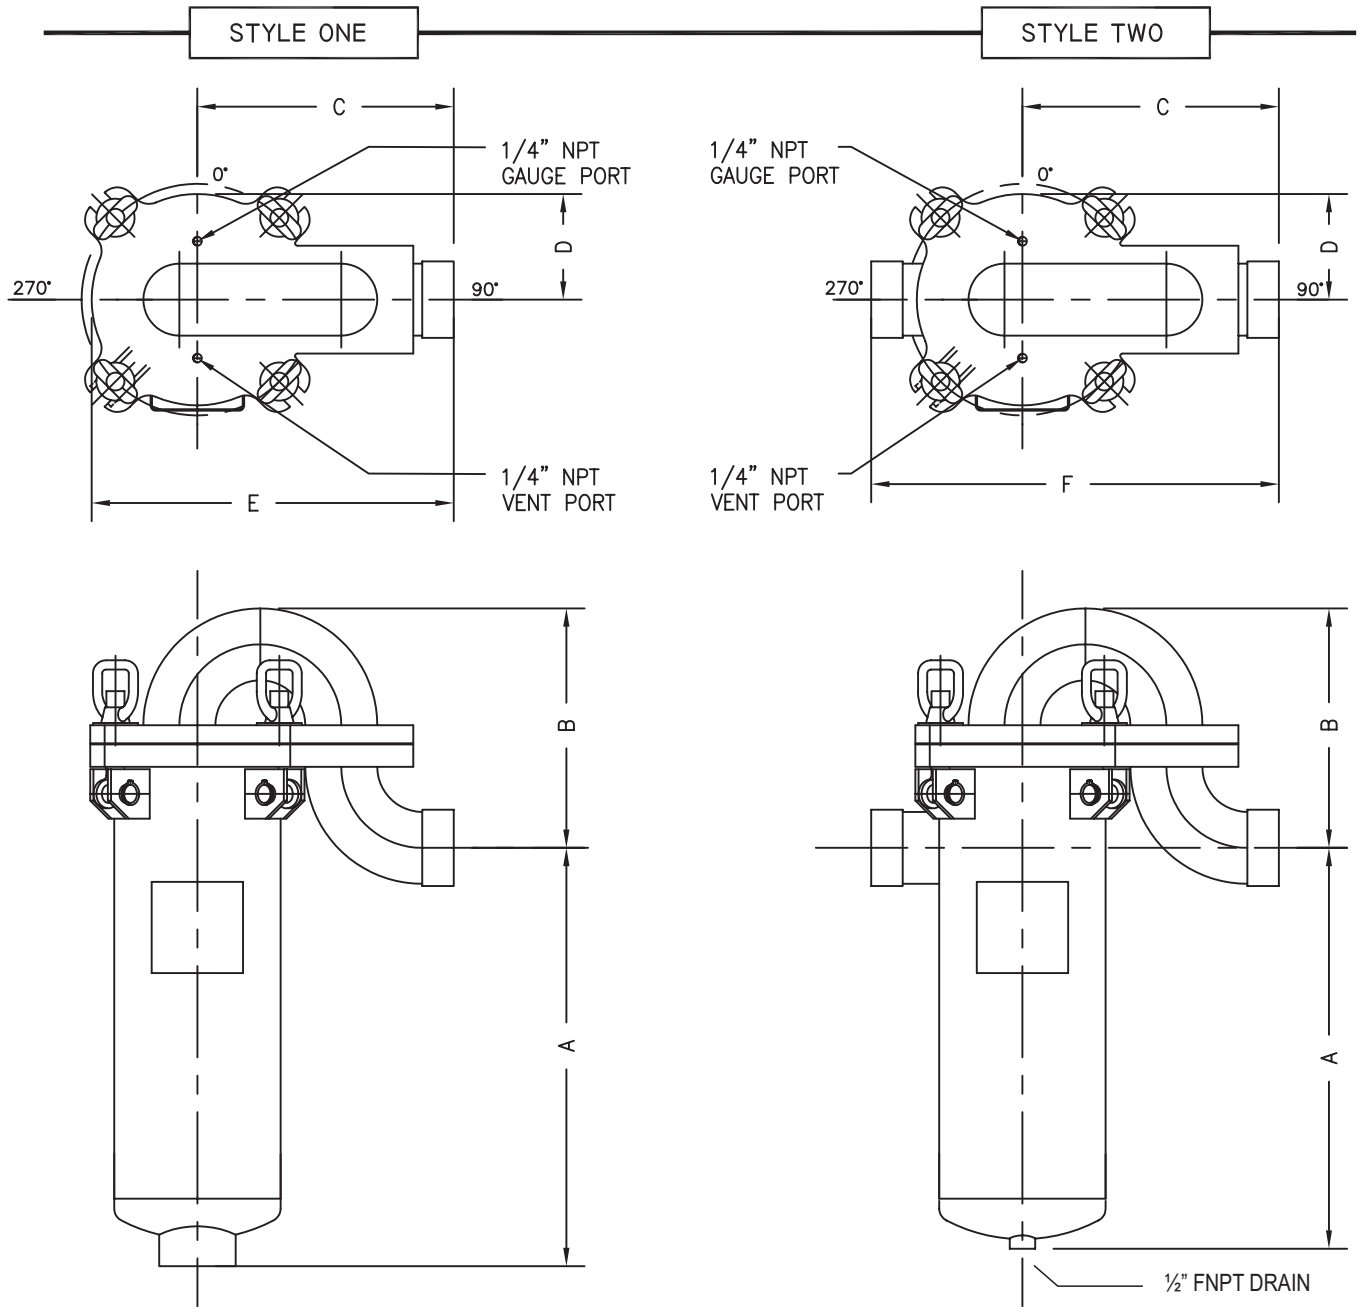

# GF40

	FITTING SIZE	A	B	C	D	E	F
STD.	1" FNPT	12 1/2"	6 3/4"	7 3/8"	2 7/8"	10 3/16"	11 3/4"
	1 1/2" FNPT	12 1/2"	6 3/4"	7 3/8"	2 7/8"	10 3/16"	11 3/4"

SHIPPING WEIGHT	21 lbs.
VOLUME	1 US. gal.
DESIGN PRESSURE	150 psig. @ 225 F