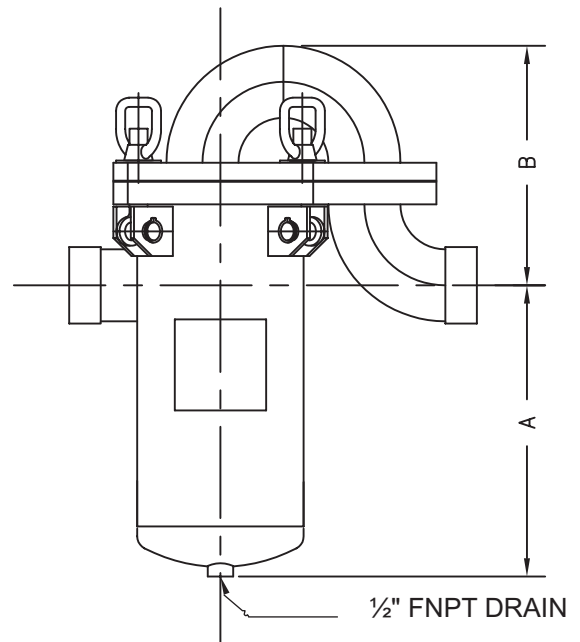

# GF20

STYLE ONE

STYLE TWO

STD.

FITTING SIZE	A	B	C	D	E	F
1" FNPT	7"	6 3/4"	7 3/8"	2 7/8"	10 3/16"	11 3/4"
1 1/2" FNPT	7"	6 3/4"	7 3/8"	2 7/8"	10 3/16"	11 3/4"

SHIPPING WEIGHT	19 lbs.
VOLUME	1/2 US. gal.
DESIGN PRESSURE	150 psig. @ 225 F