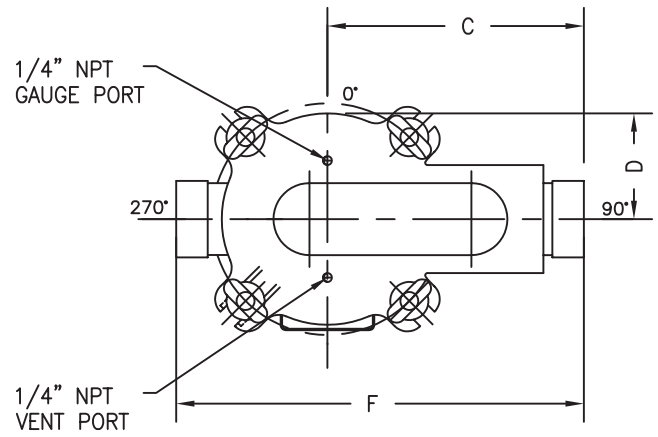

# GF20

STYLE ONE

STYLE TWO

STD.

FITTING SIZE	A	B	C	D	E	F
1" FNPT	7"	6 3/4"	7 3/8"	2 7/8"	10 3/16"	11 3/4"
1 1/2" FNPT	7"	6 3/4"	7 3/8"	2 7/8"	10 3/16"	11 3/4"

SHIPPING WEIGHT	19 lbs.
VOLUME	1/2 US. gal.
DESIGN PRESSURE	150 psig. @ 225 F