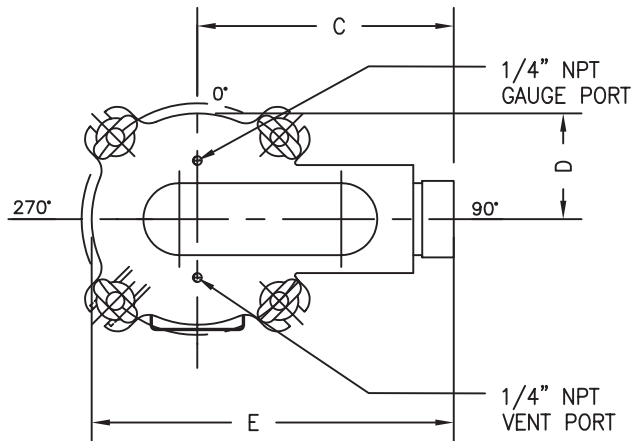

# GF20

STYLE ONE

STYLE TWO

STD.

FITTING SIZE	A	B	C	D	E	F
1" FNPT	7"	6 3/4"	7 3/8"	2 7/8"	10 3/16"	11 3/4"
1 1/2" FNPT	7"	6 3/4"	7 3/8"	2 7/8"	10 3/16"	11 3/4"

SHIPPING WEIGHT	19 lbs.
VOLUME	1/2 US. gal.
DESIGN PRESSURE	150 psig. @ 225 F