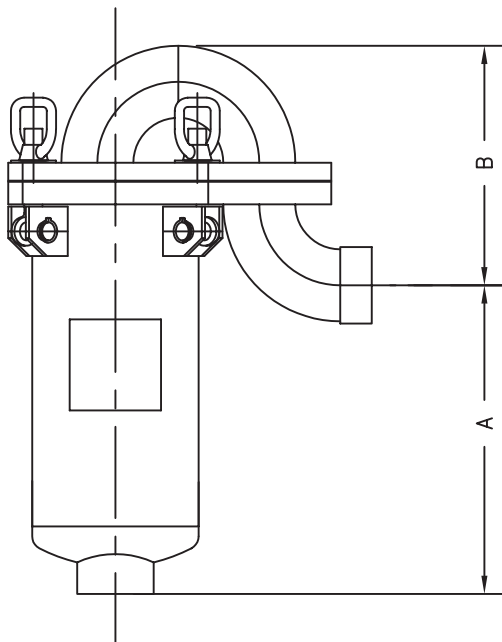

# GF20

STYLE ONE

STYLE TWO

STD.

FITTING SIZE	A	B	C	D	E	F
1" FNPT	7"	6 3/4"	7 3/8"	2 7/8"	10 3/16"	11 3/4"
1 1/2" FNPT	7"	6 3/4"	7 3/8"	2 7/8"	10 3/16"	11 3/4"

SHIPPING WEIGHT	19 lbs.
VOLUME	1/2 US. gal.
DESIGN PRESSURE	150 psig. @ 225 F