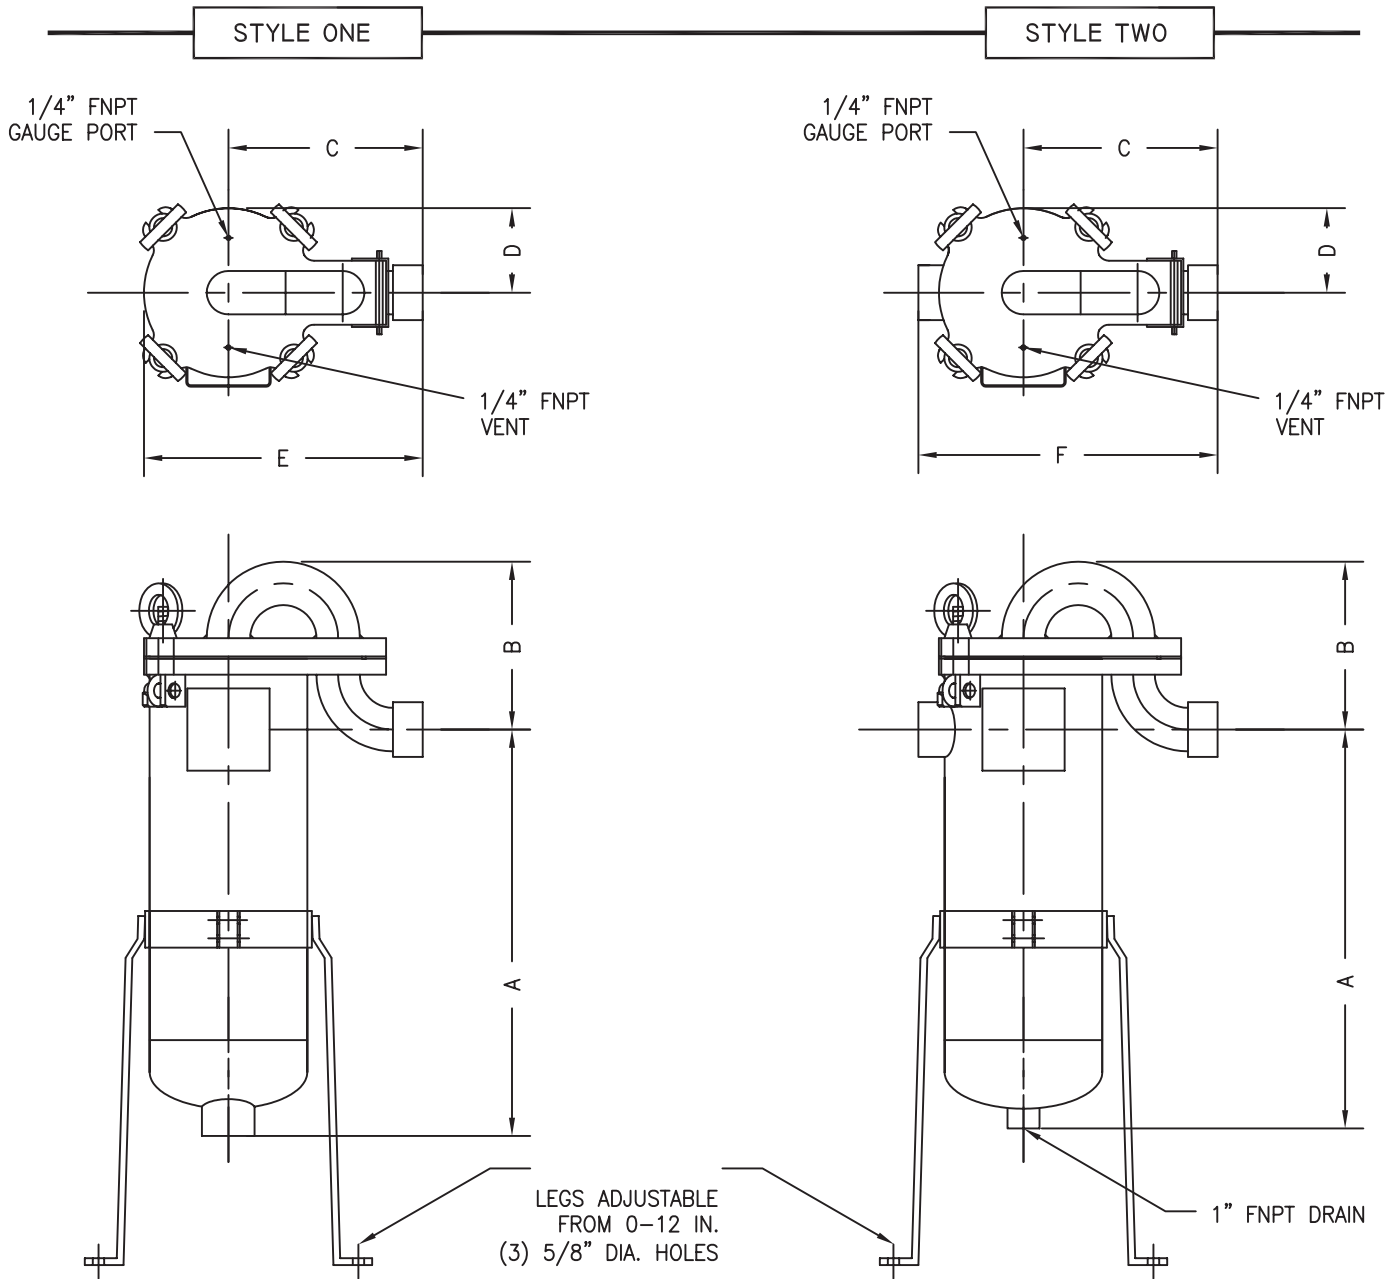

# GF180

	FITTING SIZE	A	B	C	D	E	F
STD.	2" FNPT	29 1/4"	9"	10 1/4"	4 5/8"	15 7	17 1/2"
	2 1/2" FNPT	29 1/4"	11"	10 1/4"	4 5/8"	17"	18 5/8"
	3" FNPT	29 1/4"	12 3/4"	10 1/4"	4 5/8"	18 11/16"	20 1/4"

SHIPPING WEIGHT	110 lbs
VOLUME	7 1/4 US. gal.
DESIGN PRESSURE	150 psig. @ 225 F